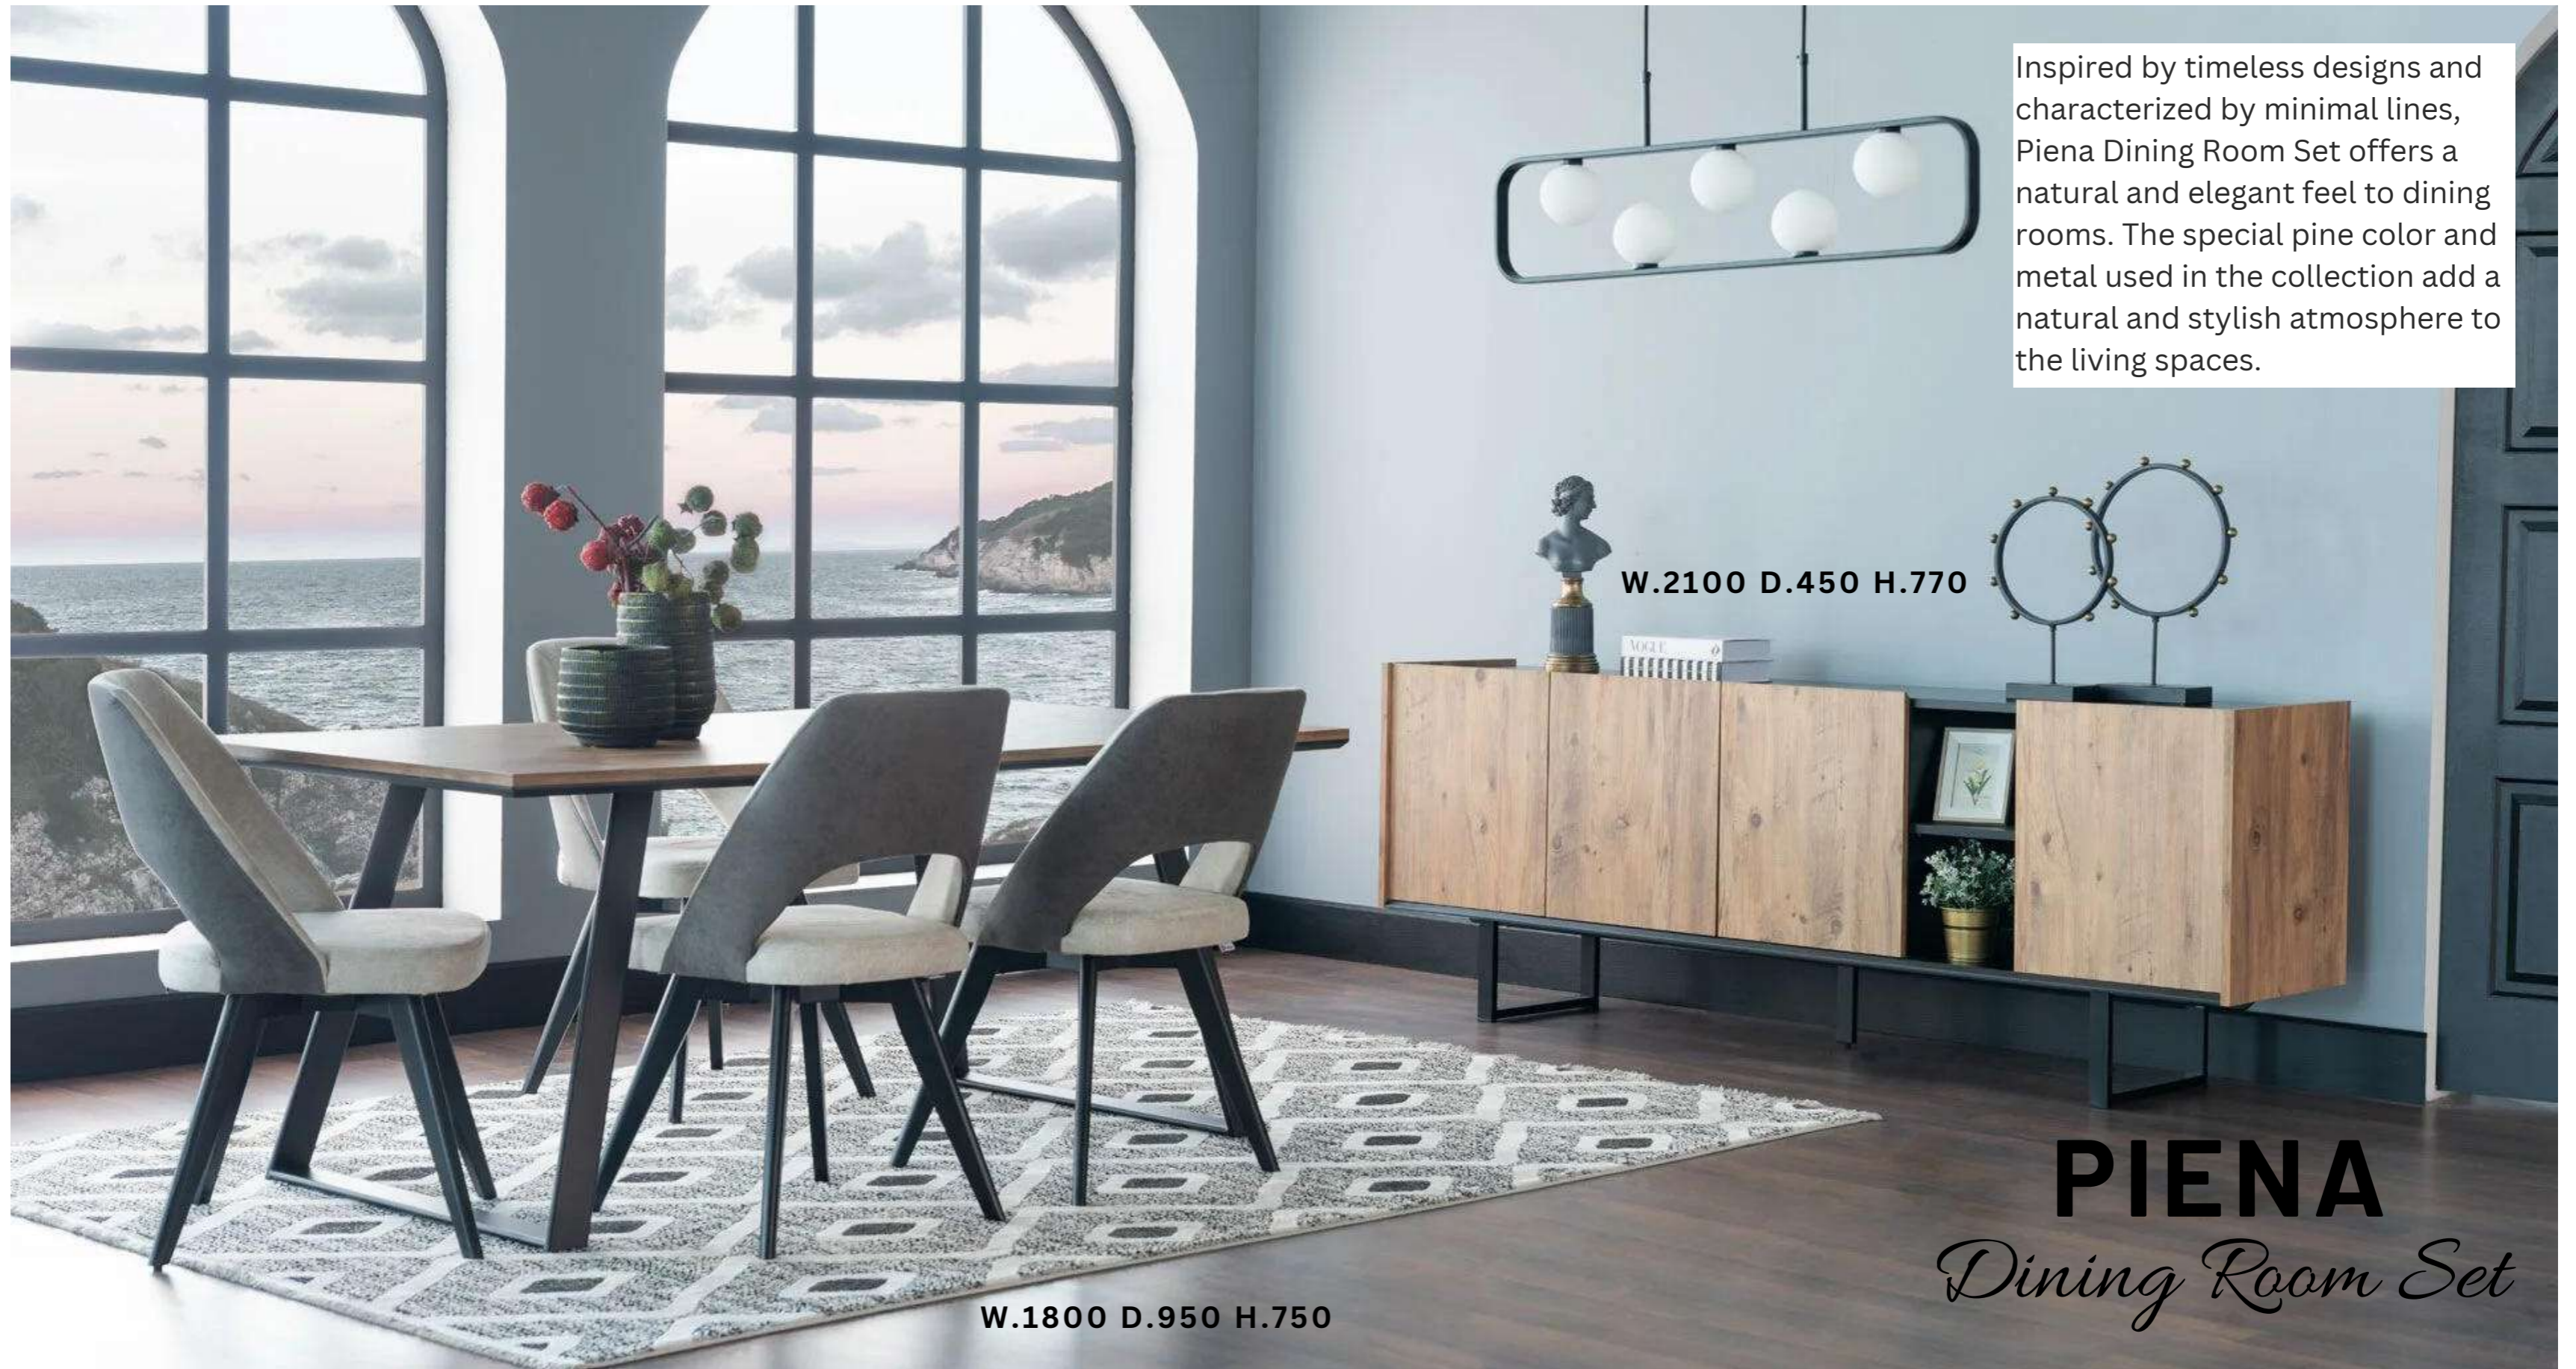

Inspired by timeless designs and characterized by minimal lines, Piena Dining Room Set offers a natural and elegant feel to dining rooms. The special pine color and metal used in the collection add a natural and stylish atmosphere to the living spaces.

W.2100 D.450 H.770

W.1800 D.950 H.750

PIENA

Dining Room Set