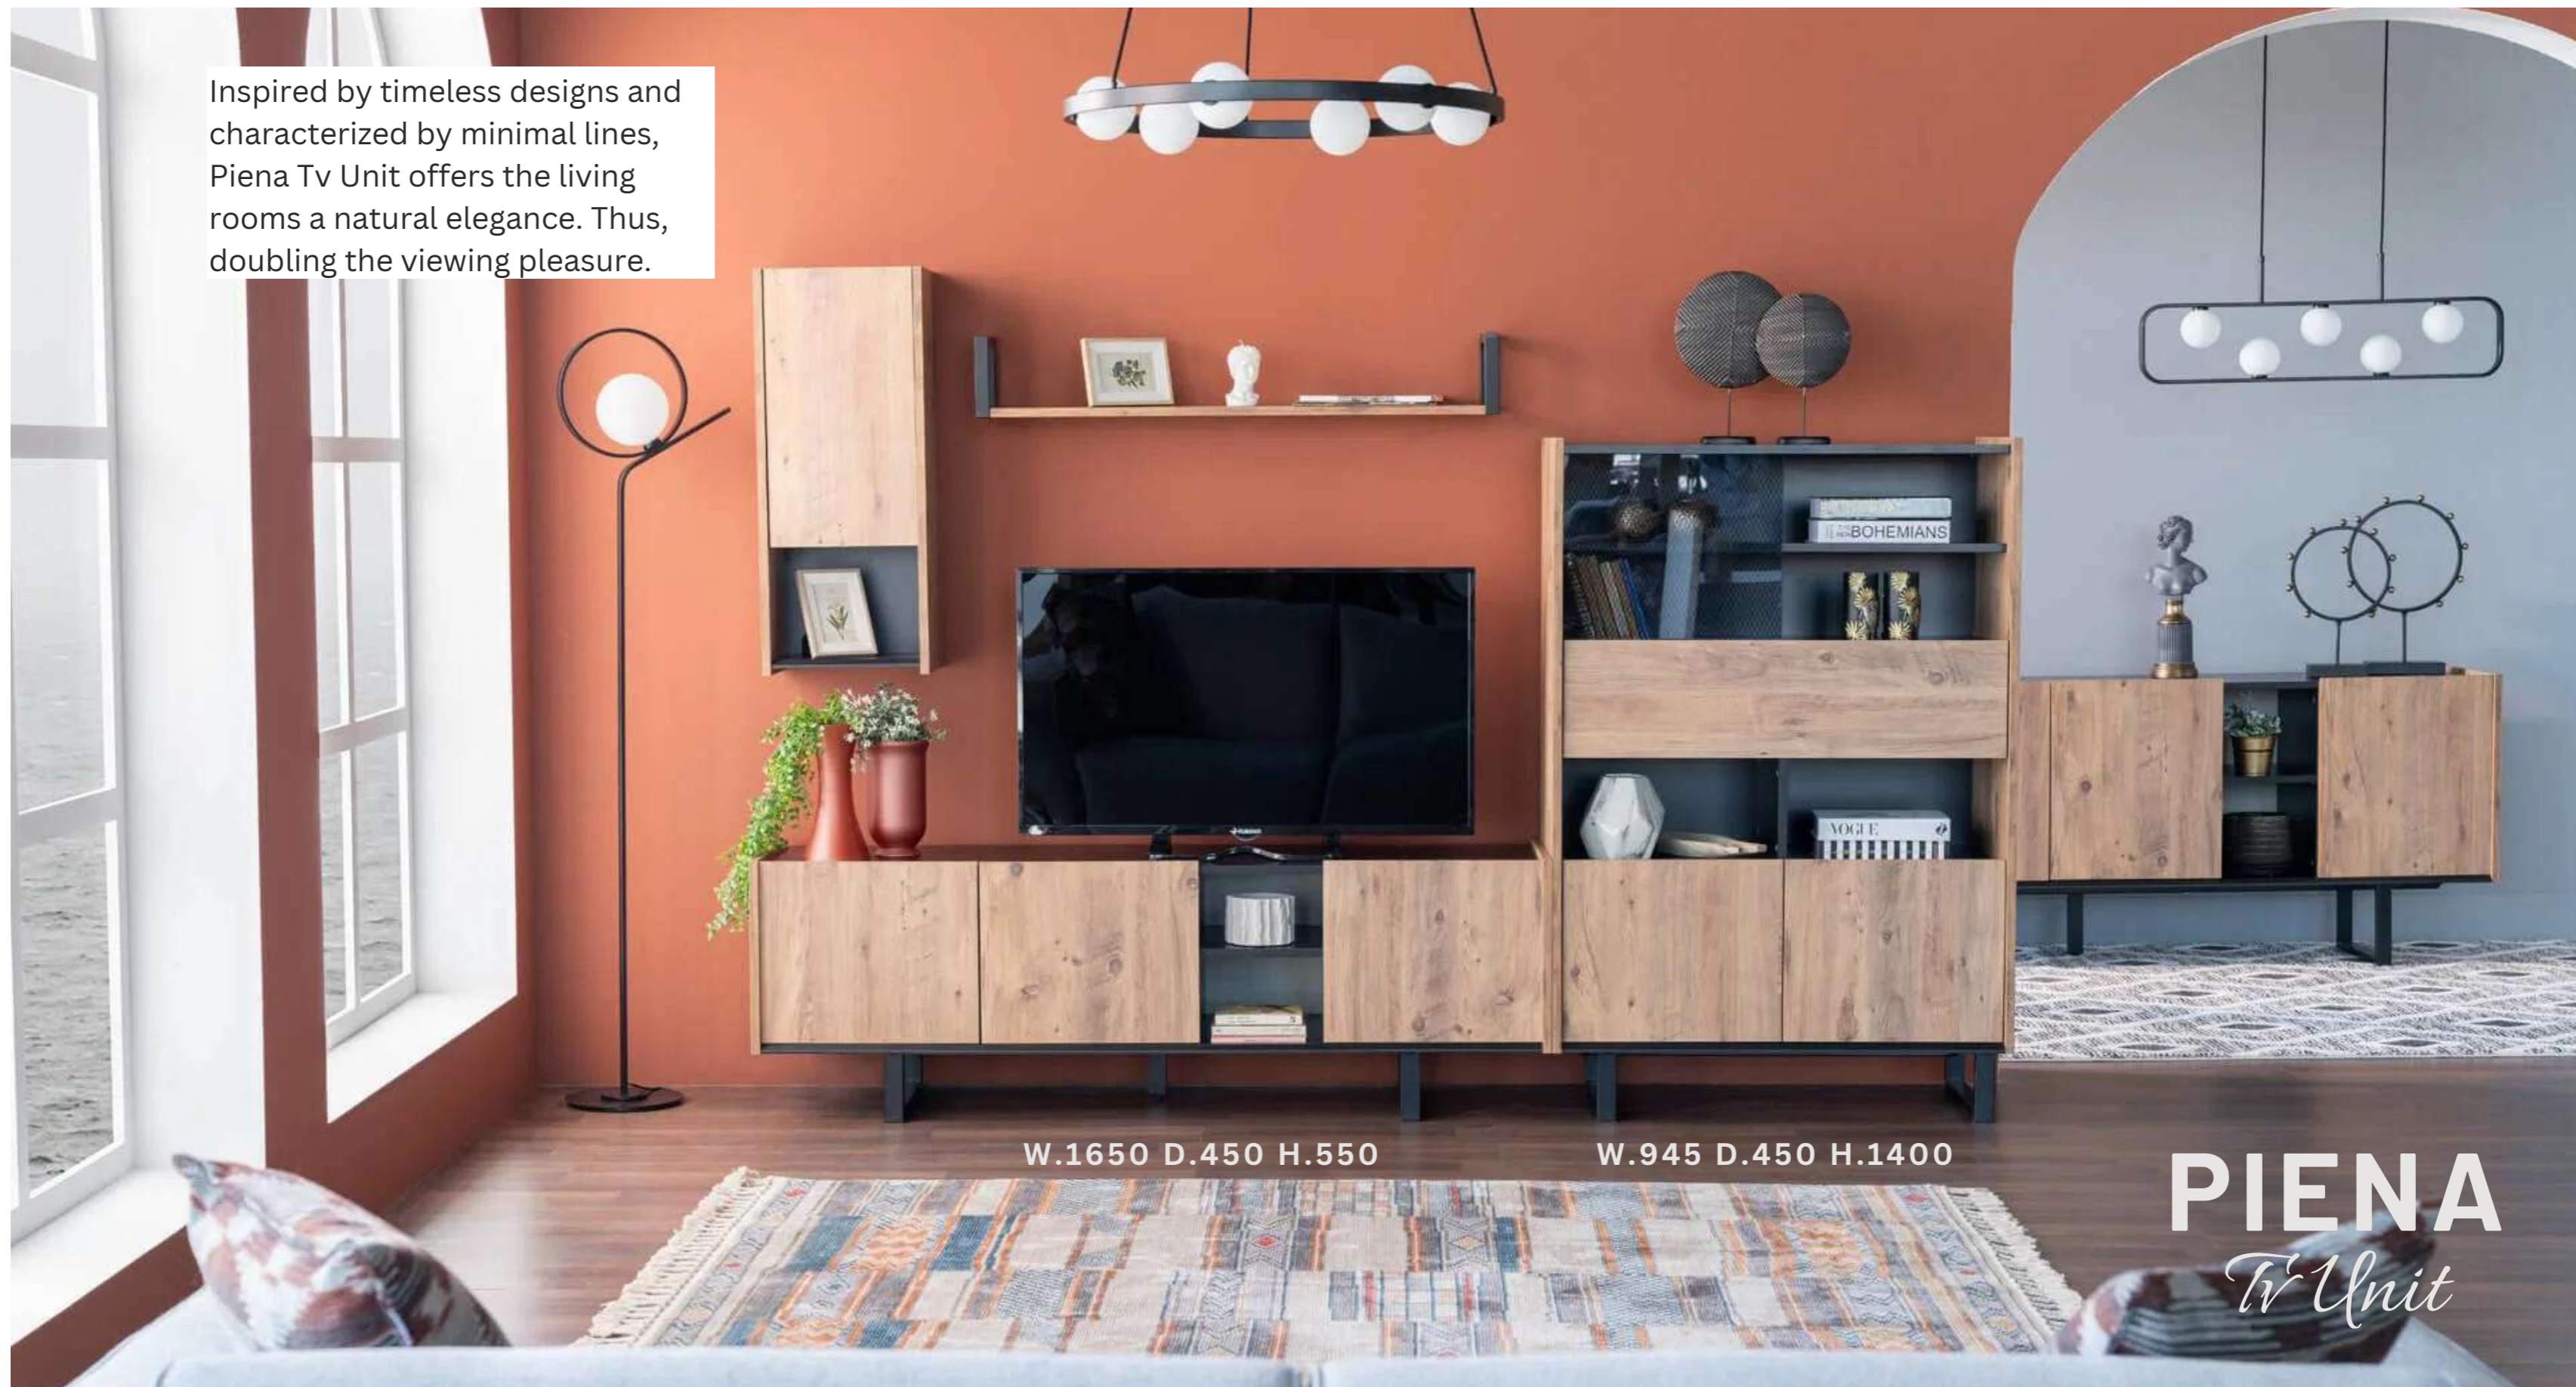

W.2200 D.464 H.483

W.1000 D.350 H.1714

W.900 D.900 H.355

LIDYA
TV Unit

Kelebek Mauritius

2022/2023

Inspired by timeless designs and characterized by minimal lines, Piena Tv Unit offers the living rooms a natural elegance. Thus, doubling the viewing pleasure.

W.1650 D.450 H.550

W.945 D.450 H.1400

PIENA
Tv Unit

Redoro TV unit features two different sizes and designs options. The only thing you need to do is to choose the one you prefer.

Watching television has never been such a relaxing experience thanks to Redoro TV unit, bringing a warm touch to your living room with its natural wood appearance.

W.2500 D.455 H.1460

W.1200 D.1200 H.370

REDORO

TV Unit