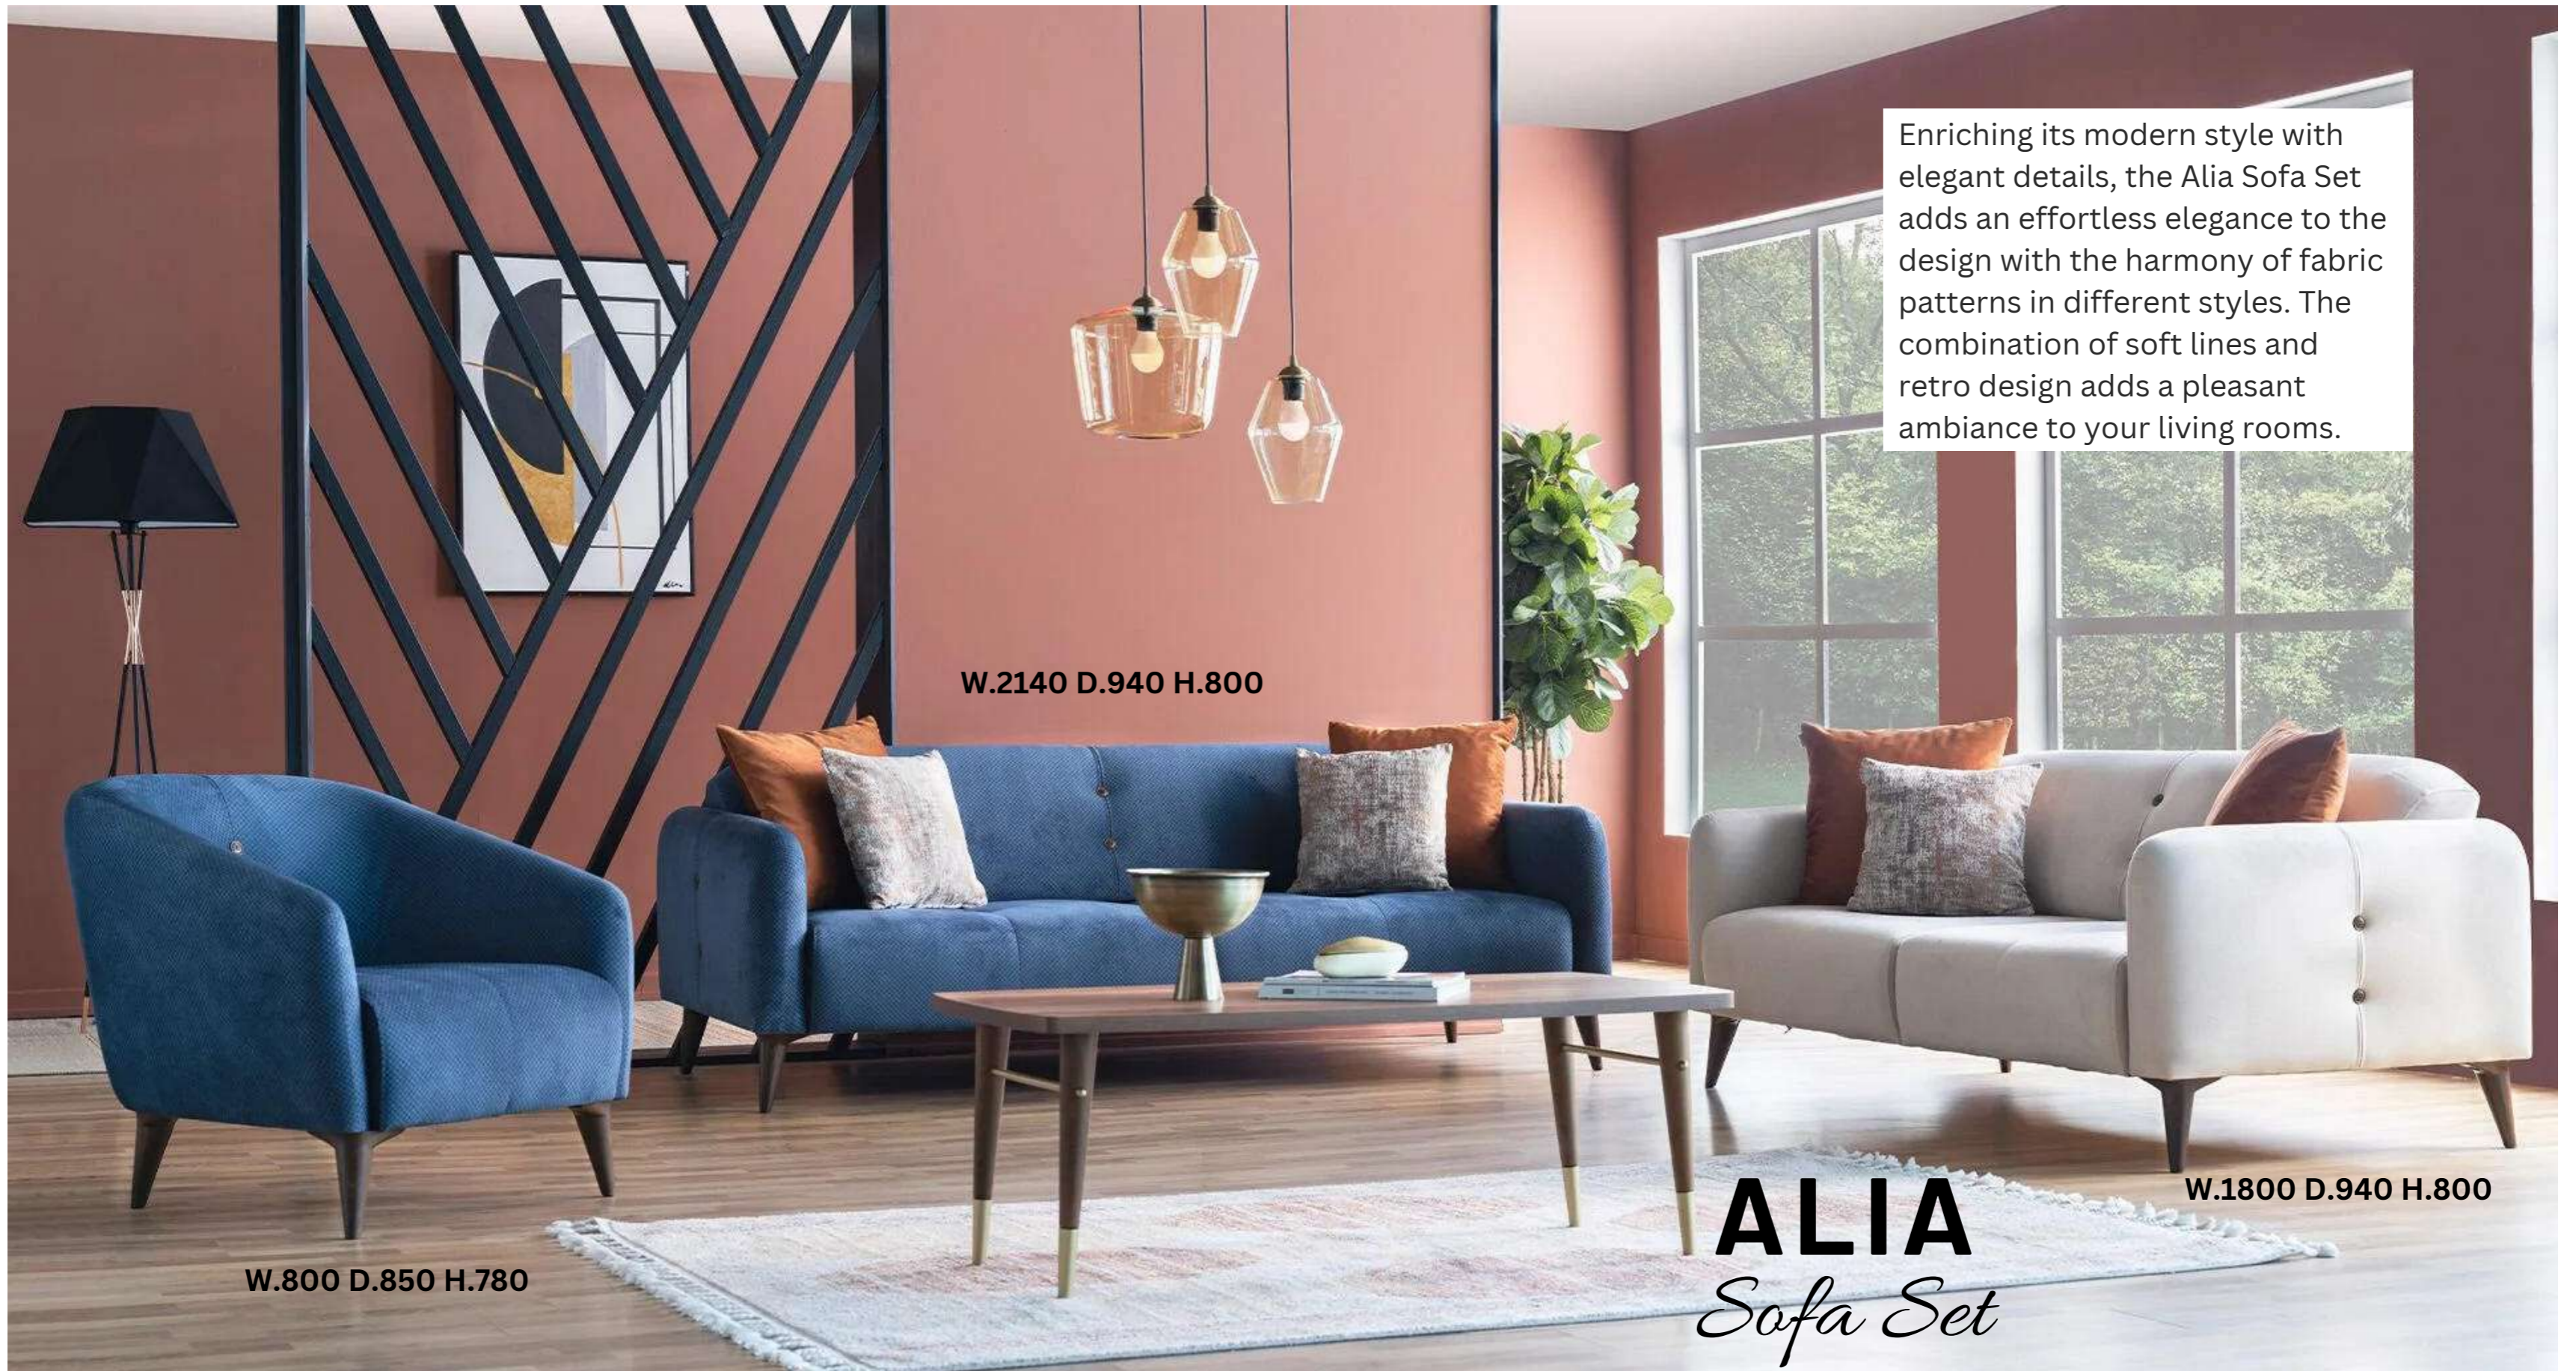

W.2100 D.920 H.810

W.2360 D.920 H.810

W.810 D.850 H.880

GIONA *Sofa Set*

Capturing a warm stance with its walnut color surface, Viena Sofa Set creates a stylized atmosphere in your homes with its trendy gray combination. Reflecting the elegance to your homes, Viena Sofa Set provides extra comfort with the soft sponge used in its sitting.

W.1950 D.940 H.800

W.2250 D.940 H.800

W.710 D.750 H.900

VIENA

Sofa Set

Kelebek Mauritius

2022/2023

Enriching its modern style with elegant details, the Alia Sofa Set adds an effortless elegance to the design with the harmony of fabric patterns in different styles. The combination of soft lines and retro design adds a pleasant ambiance to your living rooms.