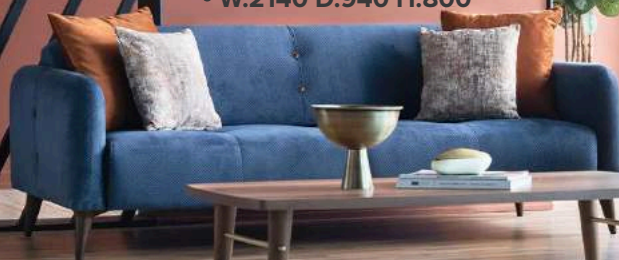

• W.2140 D.940 H.800