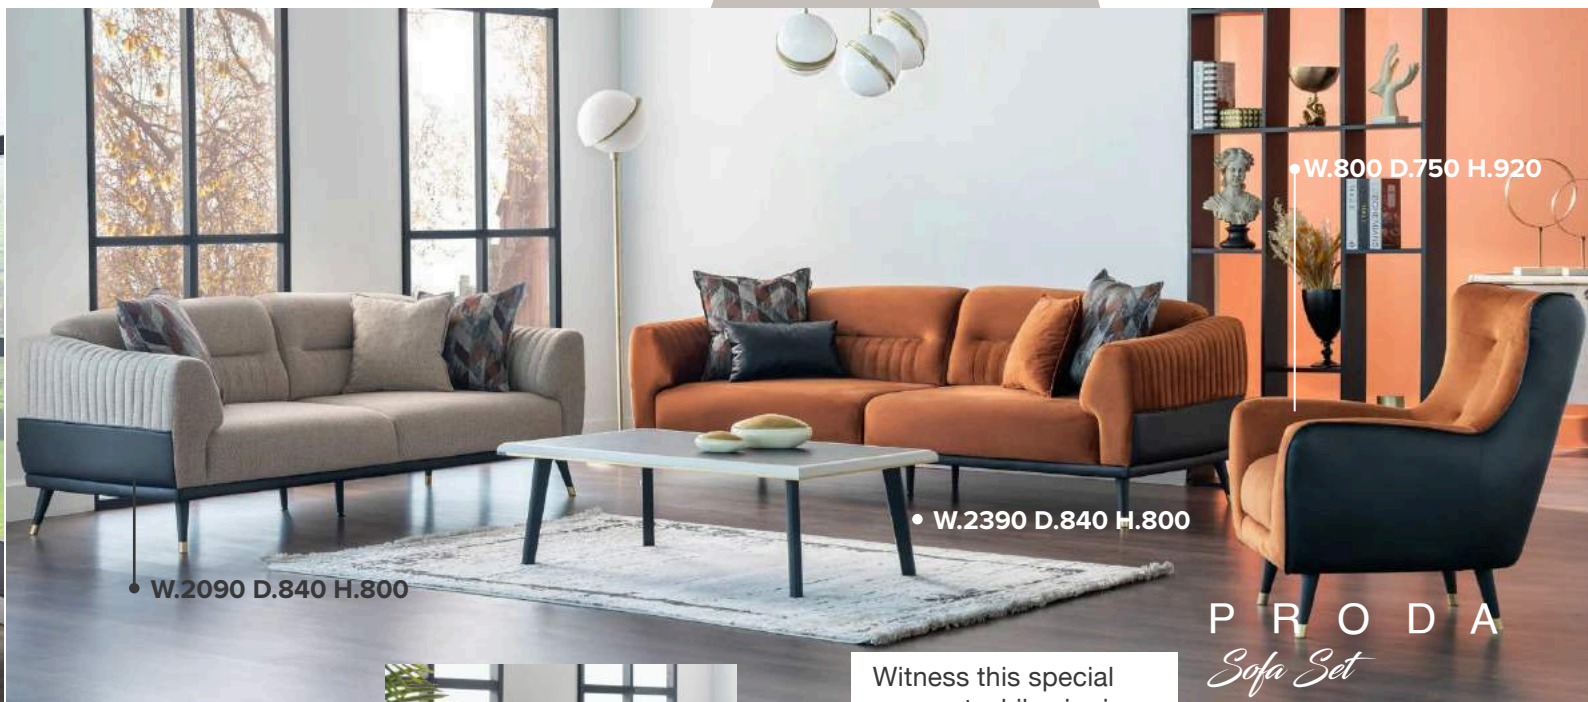

• W.2090 D.840 H.800

• W.2390 D.840 H.800

• W.800 D.750 H.920

PRODA
Sofa Set