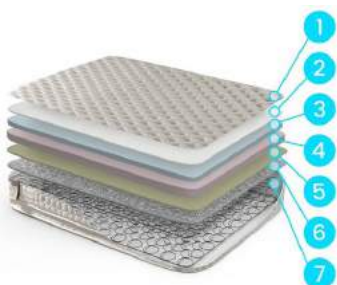

- 1 - Removable knit Fabric Cover
- 2- Aero Soft
- 3- Soft Foam
- 4- Hard Foam
- 5- Padding
- 6- Latex Spronge
- 7- HRS Spring System

One Sided Use

Washable Pad

Non-Stain Special Fabric

HRS Spring System