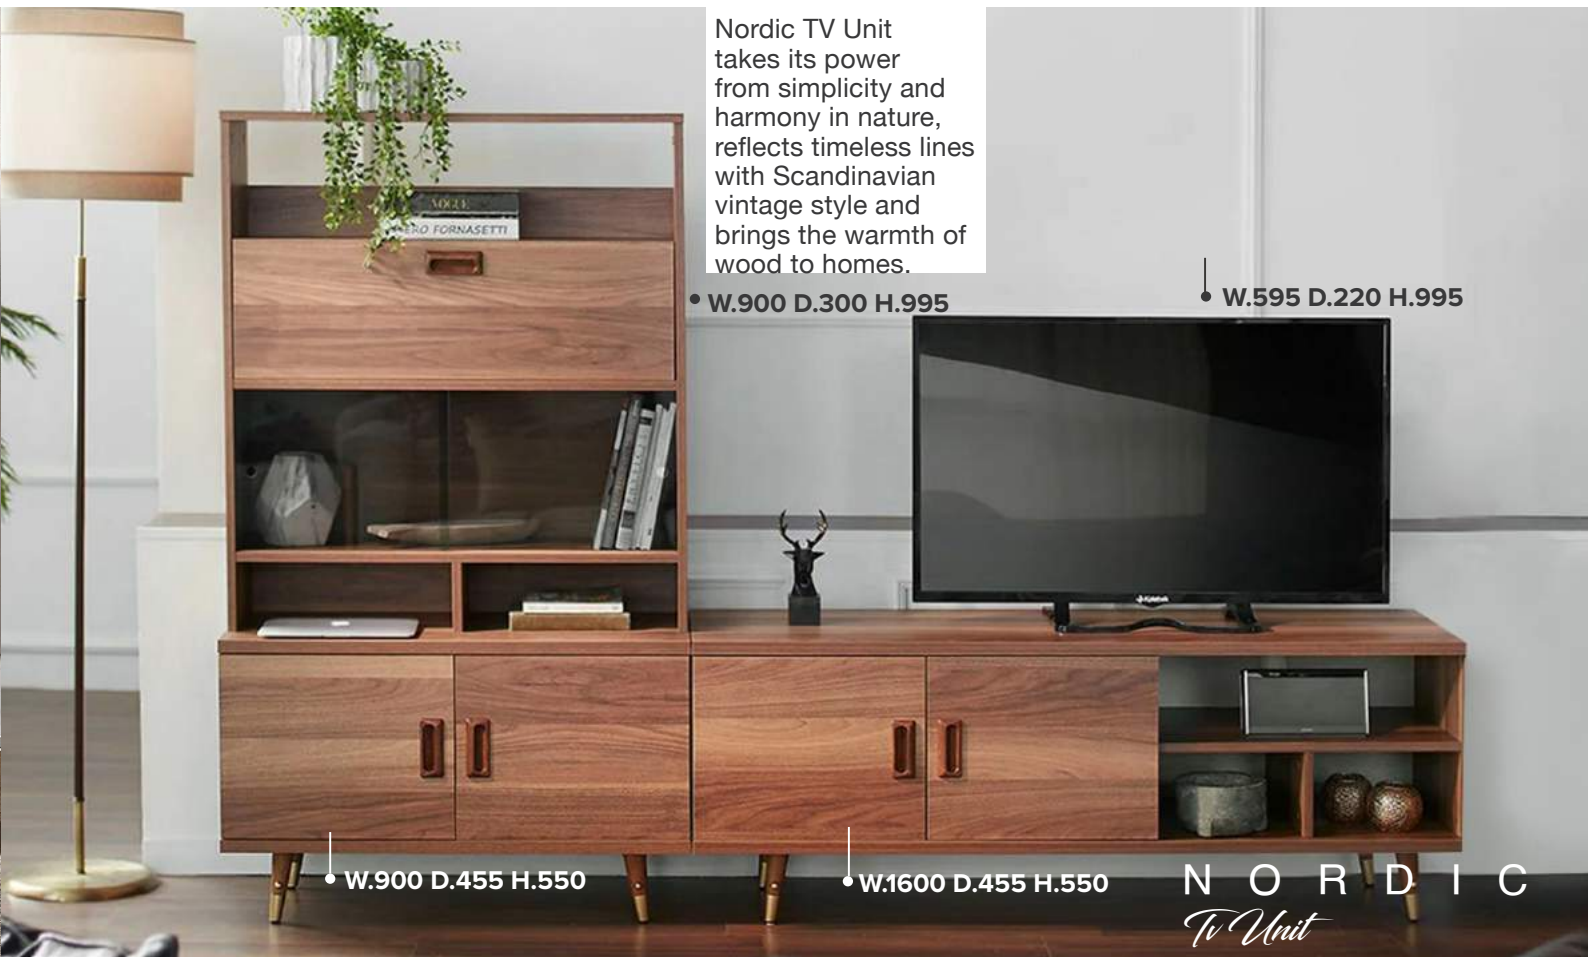

Nordic TV Unit takes its power from simplicity and harmony in nature, reflects timeless lines with Scandinavian vintage style and brings the warmth of wood to homes.

• W.900 D.300 H.995

• W.595 D.220 H.995

• W.900 D.455 H.550

• W.1600 D.455 H.550

N O R D I C
TV Unit