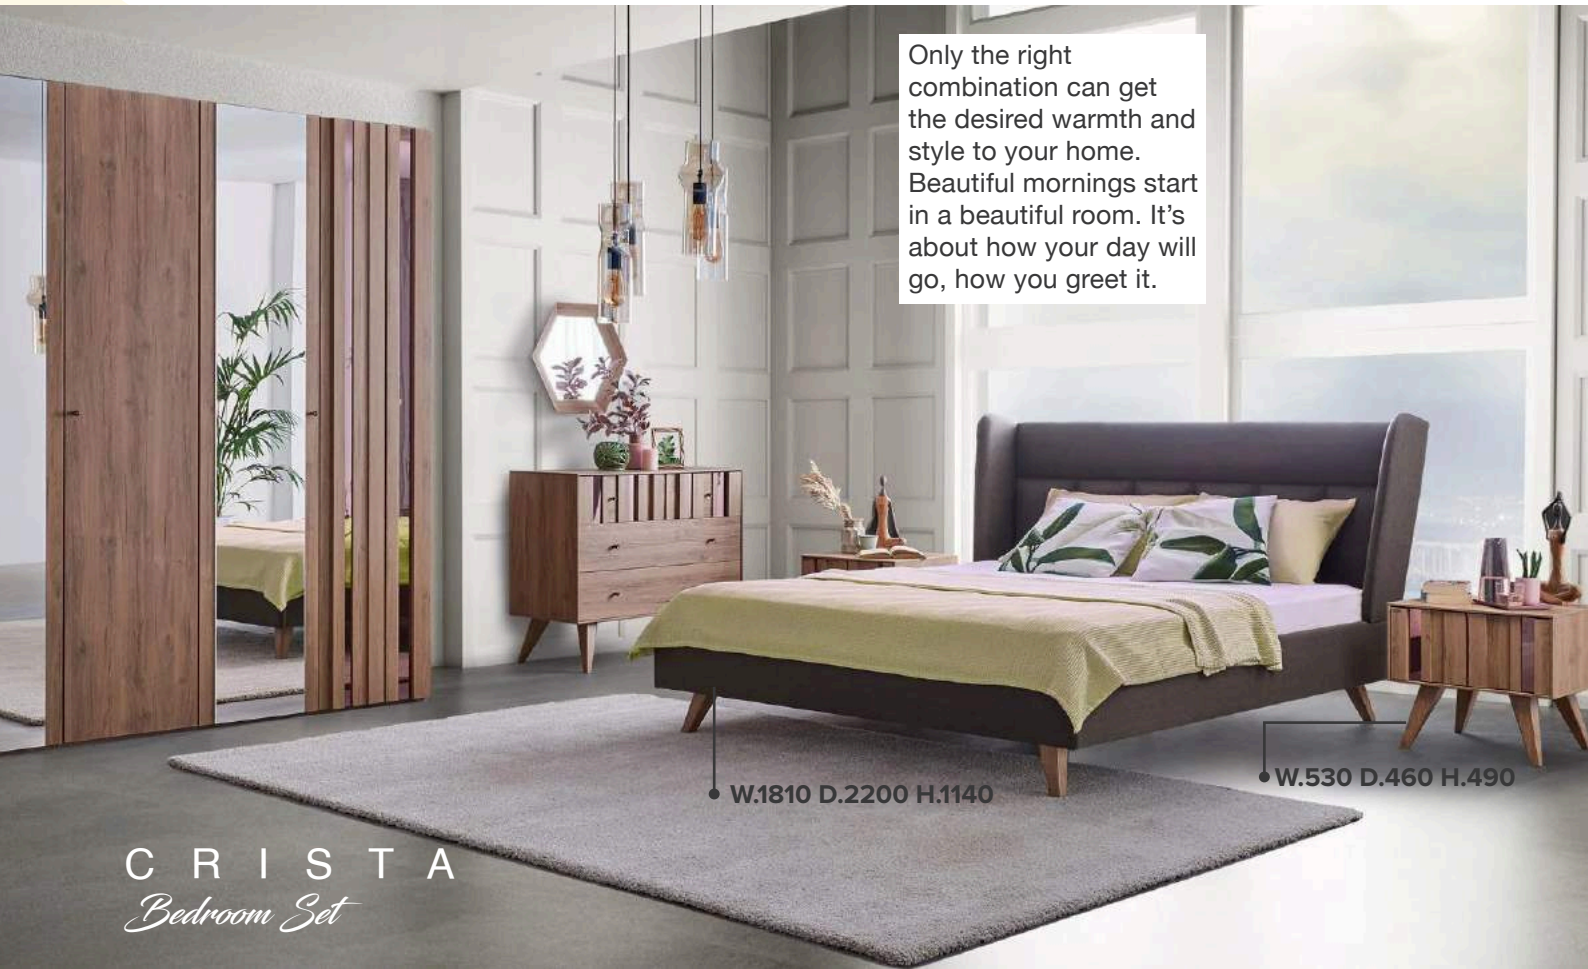

Only the right combination can get the desired warmth and style to your home. Beautiful mornings start in a beautiful room. It's about how your day will go, how you greet it.

• W.1810 D.2200 H.1140

• W.530 D.460 H.490

C R I S T A
Bedroom Set