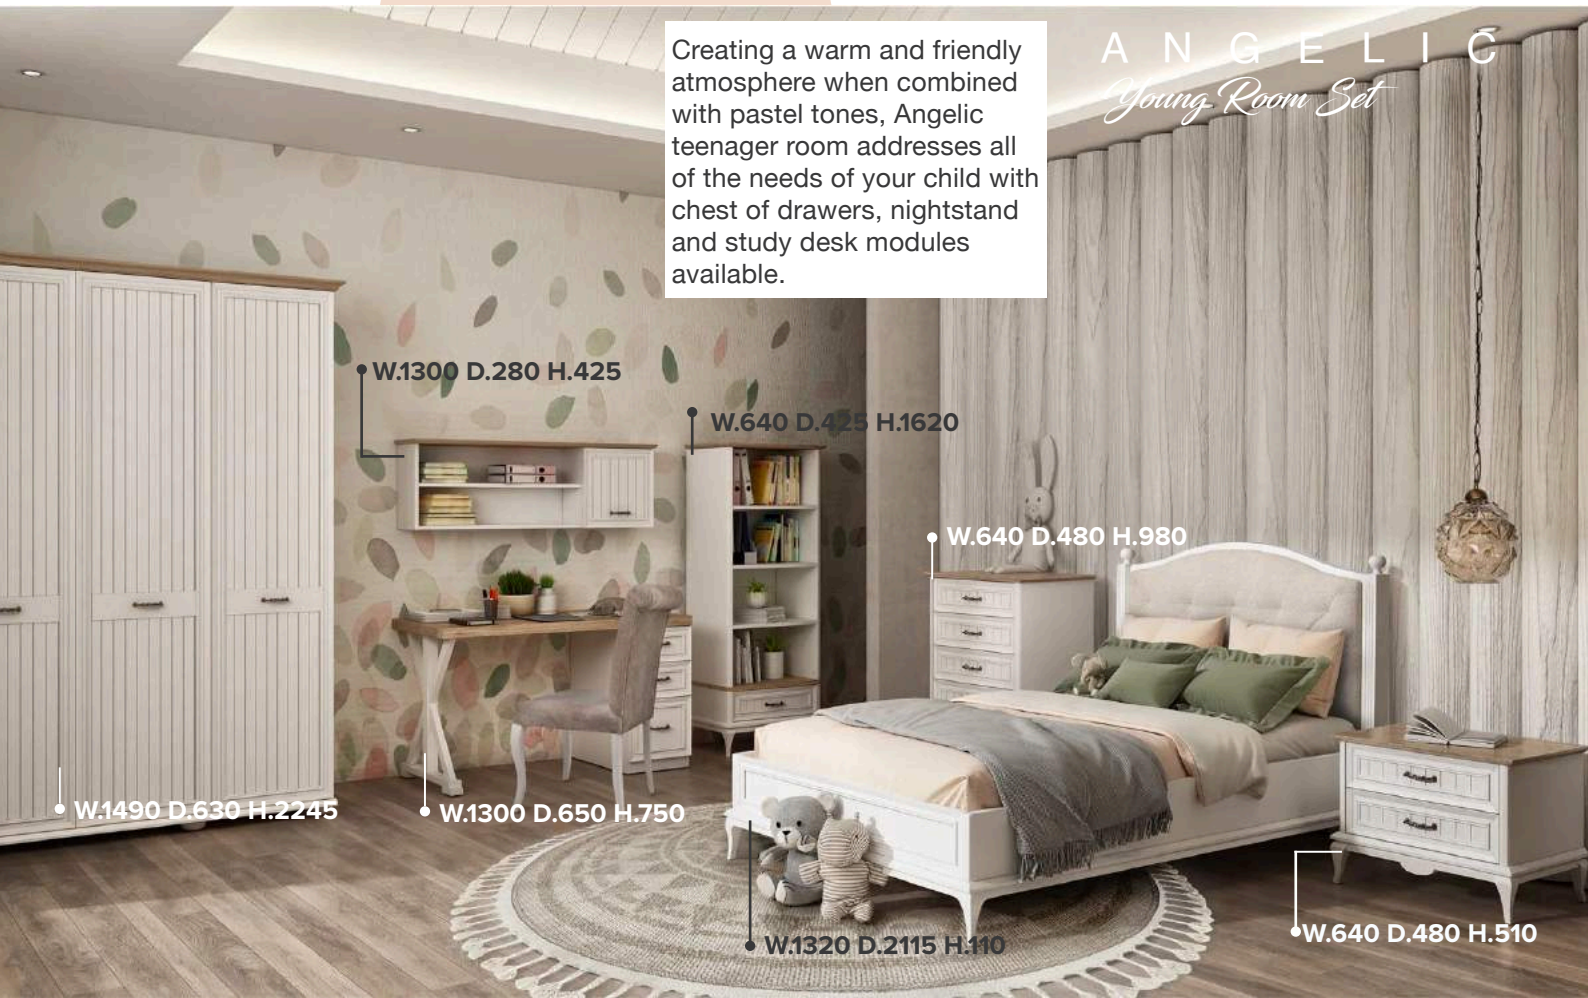

ANGELIC
Young Room Set

Creating a warm and friendly atmosphere when combined with pastel tones, Angelic teenager room addresses all of the needs of your child with chest of drawers, nightstand and study desk modules available.

• W.1300 D.280 H.425

• W.640 D.425 H.1620

• W.640 D.430 H.980

• W.1490 D.630 H.2245

• W.1300 D.650 H.750

• W.1320 D.2115 H.110

• W.640 D.480 H.510