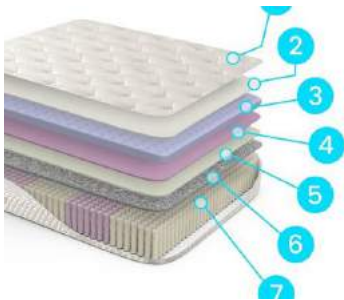

A M O U R
Mattress

The jacquard satin fabric allows air to pass through, in addition bring softness. The unique pad layer of the Amour mattress made of feather and soft foam, touches your body like a dream.