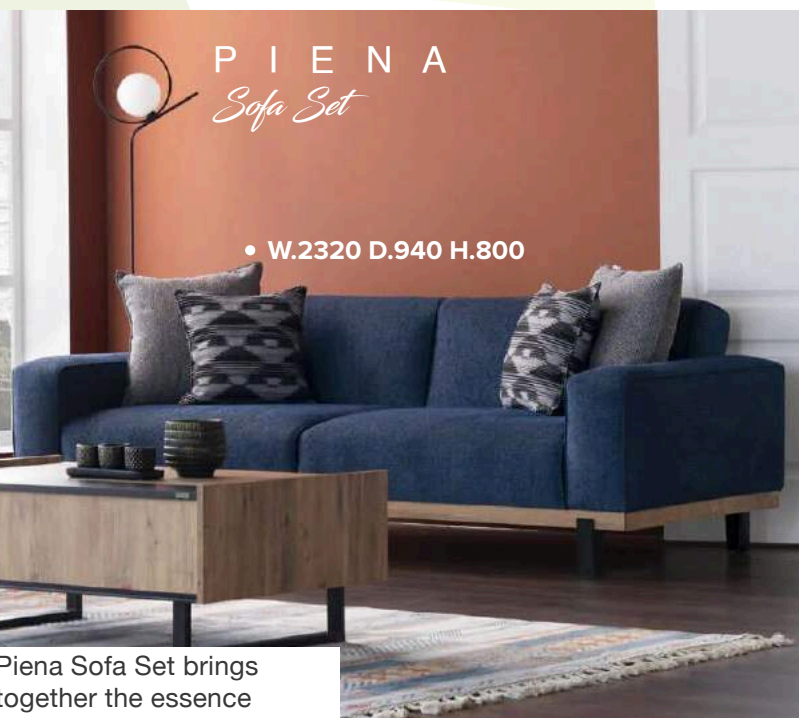

• W.2080 D.940 H.800

PIENA

Sofa Set

• W.2320 D.940 H.800

Piena Sofa Set brings together the essence of nature and elegance to your home with its balanced use of colors, linen fabrics and rich throw pillows. Piena Sofa Set provides a style integrity in your living rooms with the foot design that adapts to the collection.