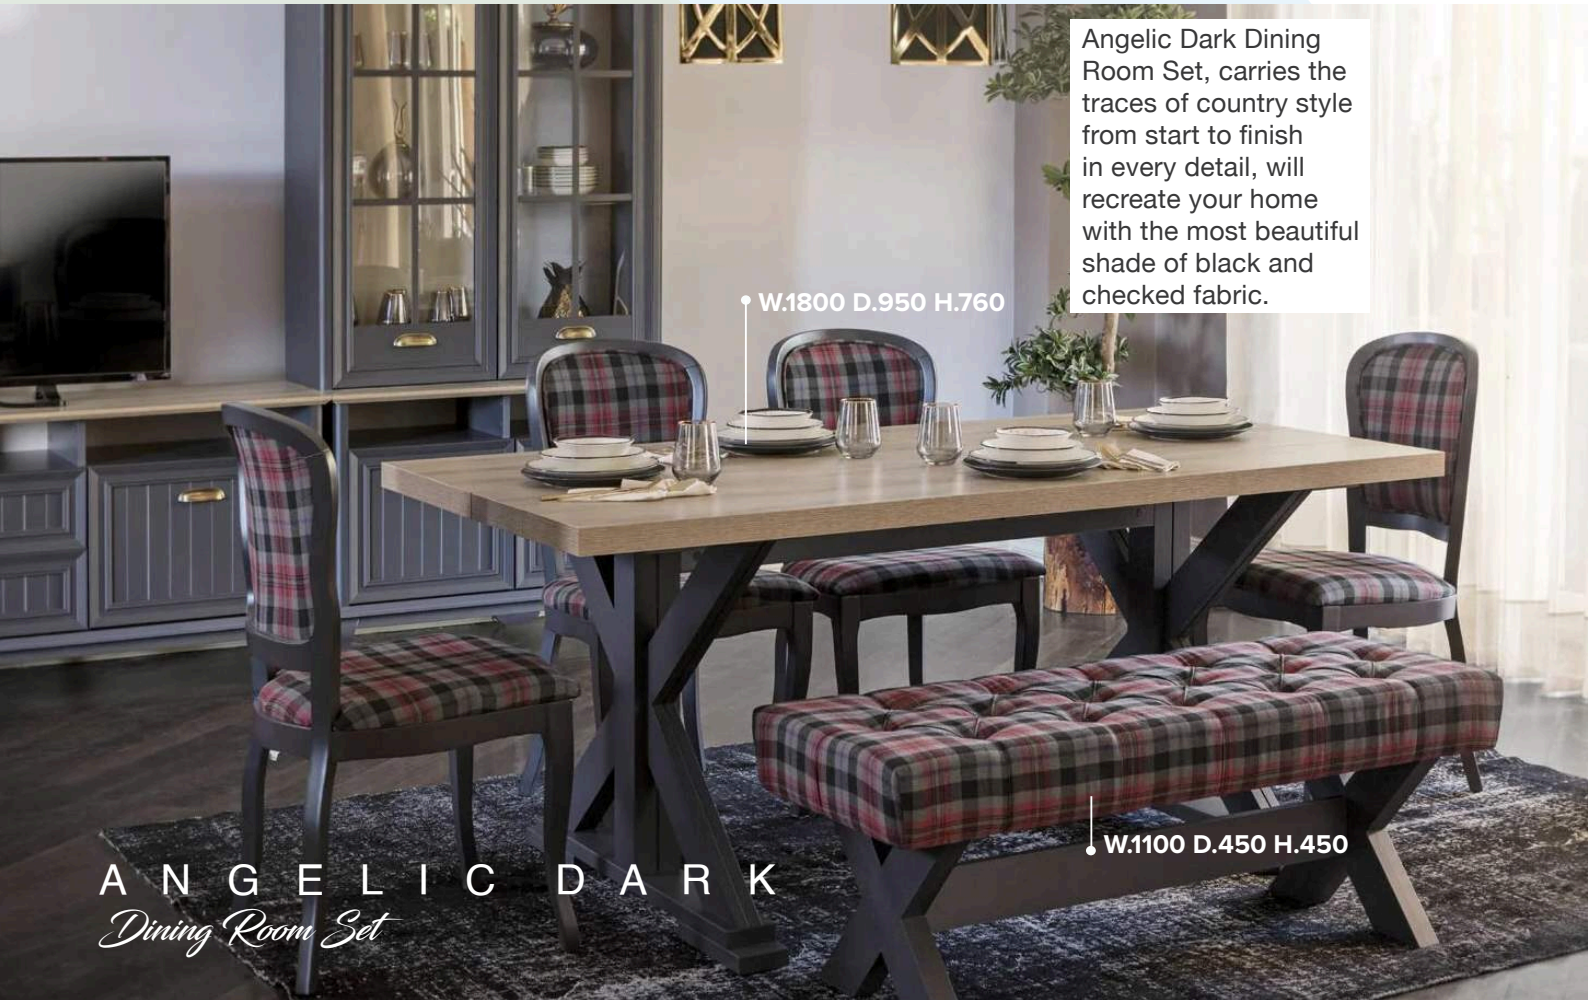

ANGELIC DARK

Dining Room Set