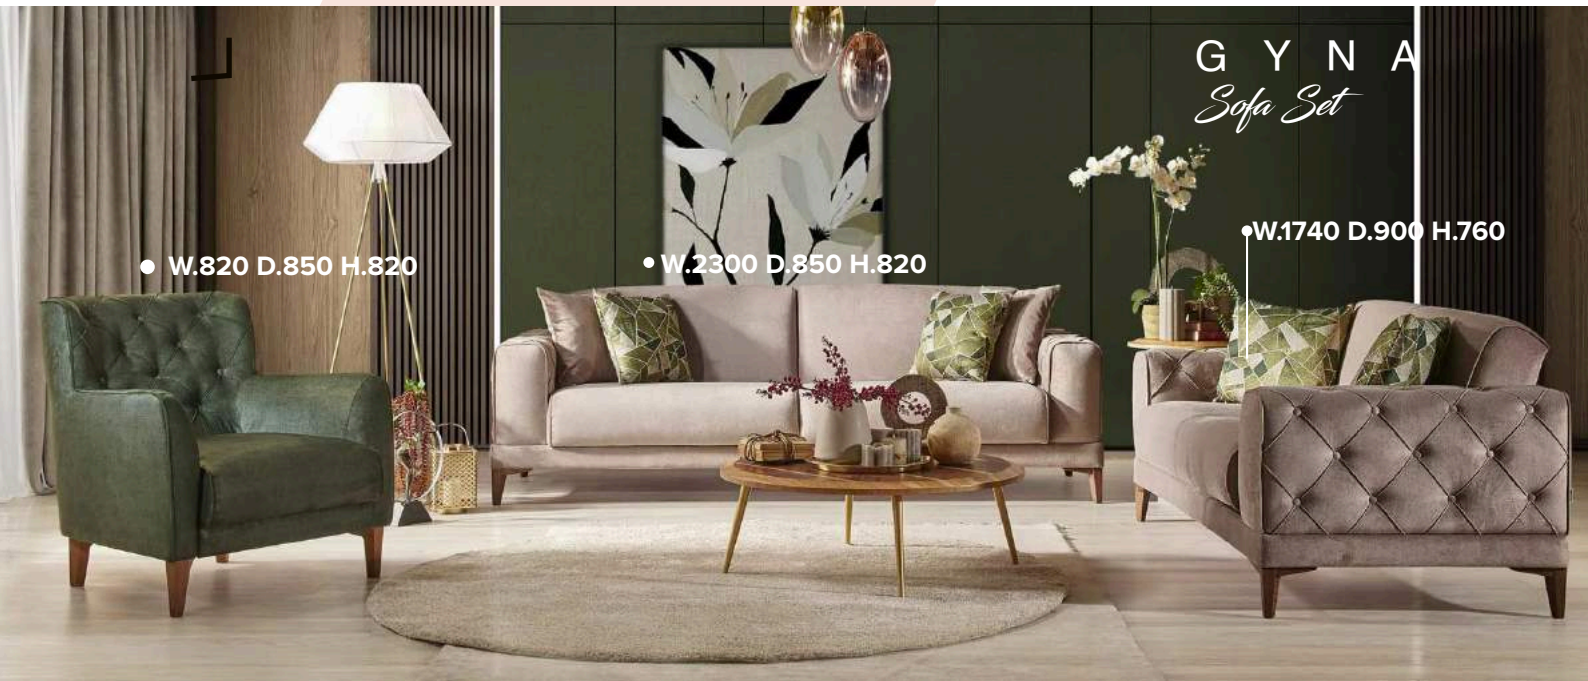

● W.820 D.850 H.820

● W.2300 D.850 H.820

● W.1740 D.900 H.760

G Y N A
Sofa Set

Gyna Sofa Set, gives your living room an elegant look, brings both comfort and design to your living spaces with its wide cushions and bed feature.